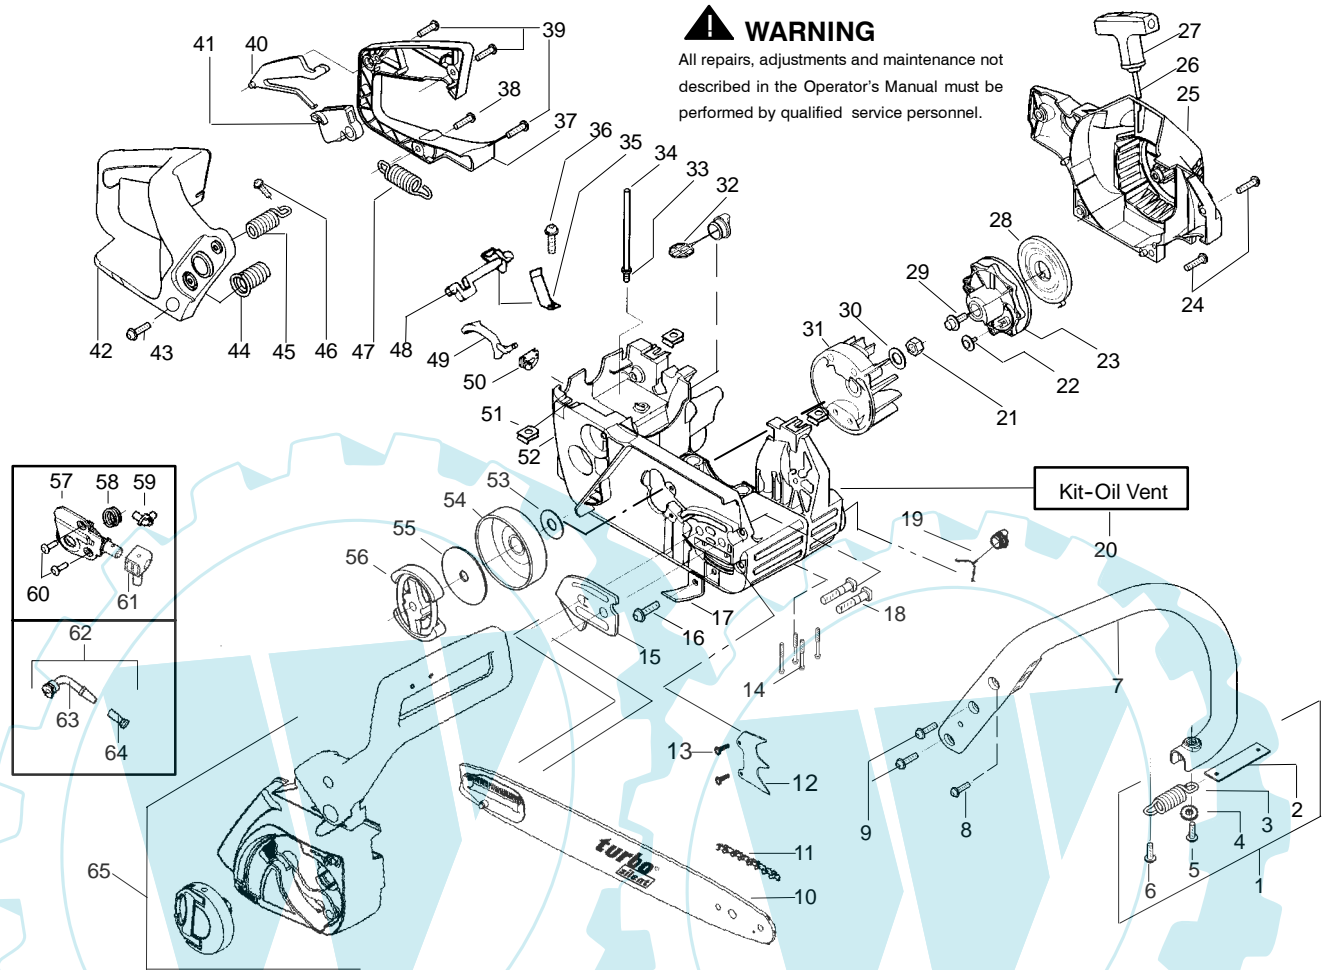

PARTS LIST NO. 530164919		turbo[®] silent PARTS LIST	CHAIN SAW MODEL(s) BKS 3536 II
DATE 6/21/04	Replaces 530164919 - 4/20/04		Note: Illustration may differ from actual model due to design changes

⚠ WARNING
All repairs, adjustments and maintenance not described in the Operator's Manual must be performed by qualified service personnel.

✱ = NEW PART NUMBER FOR THIS IPL

★ = REFER TO THE SERVICE REFERENCE INDICATED FOR MORE INFORMATION. (LOCATED AT END OF IPL)

PARTS LIST NO. 530164919		turbo[®] silent PARTS LIST	CHAIN SAW MODEL(S) BKS 3536 II
DATE 6/21/04	Replaces 530164919 - 4/20/04		Note: Illustration may differ from actual model due to design changes