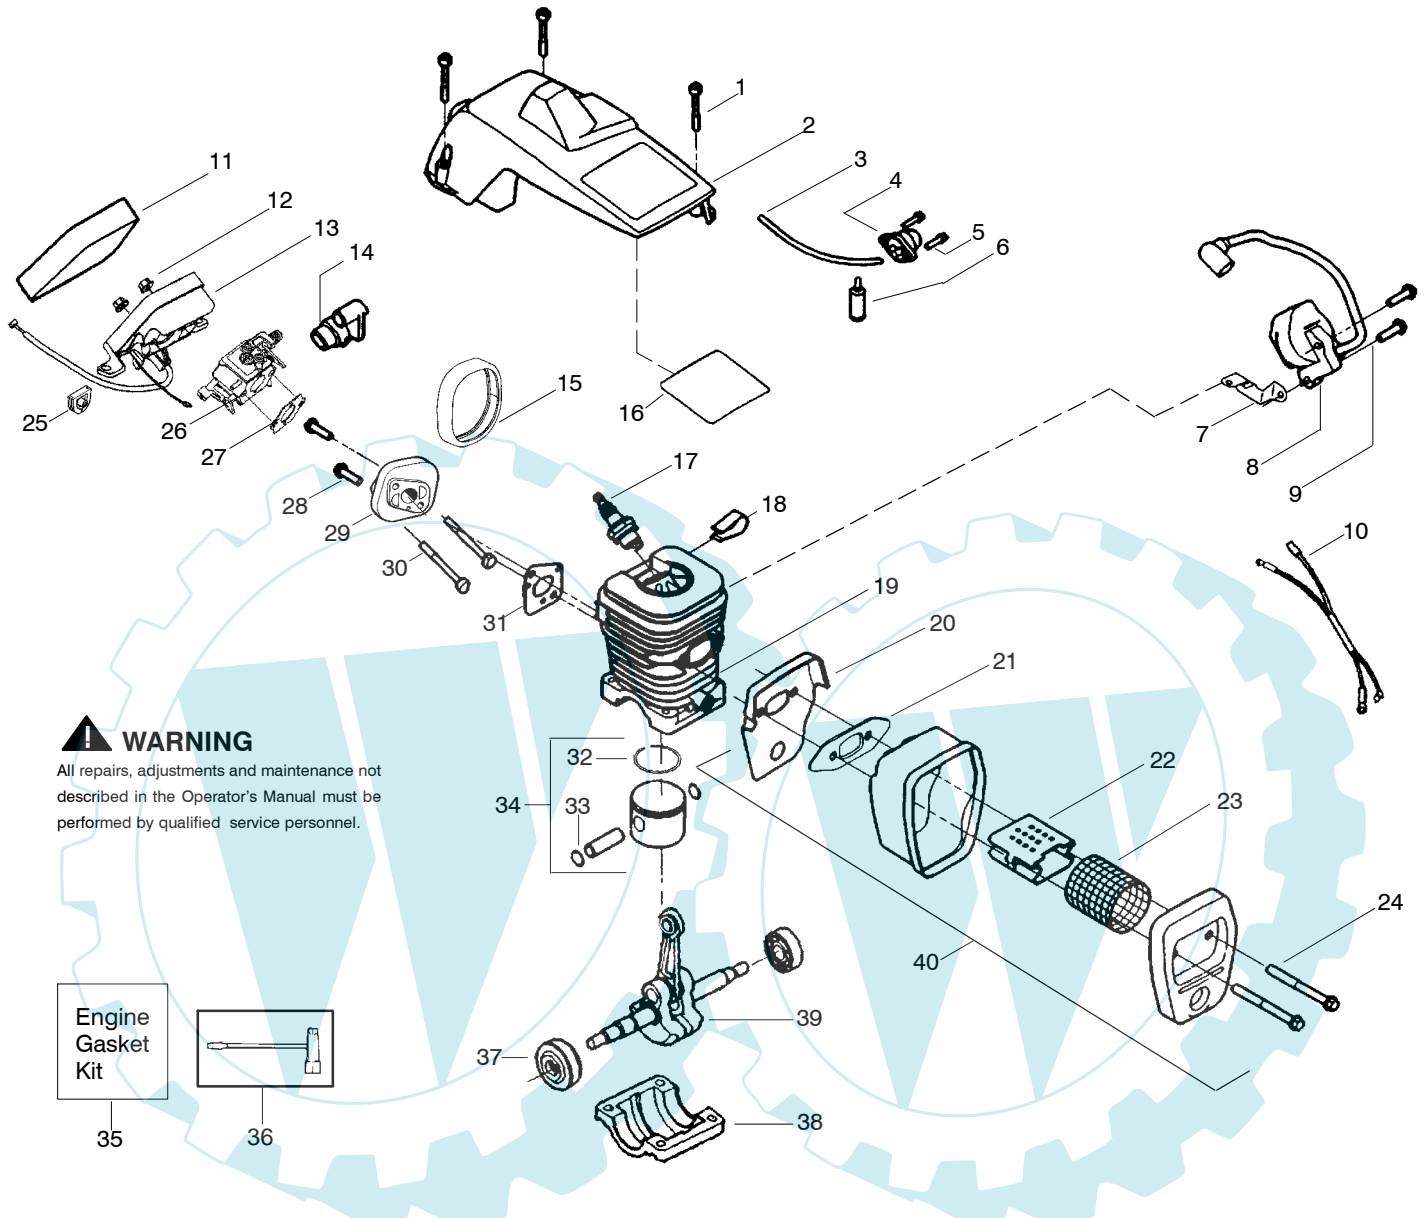

PARTS LIST NO. 530164919		turbo[®] silent PARTS LIST	CHAIN SAW MODEL(s) BKS 3536 II
DATE 6/21/04	Replaces 530164919 - 4/20/04		Note: Illustration may differ from actual model due to design changes

⚠ WARNING
All repairs, adjustments and maintenance not described in the Operator's Manual must be performed by qualified service personnel.

✱ = NEW PART NUMBER FOR THIS IPL

★ = REFER TO THE SERVICE REFERENCE INDICATED FOR MORE INFORMATION. (LOCATED AT END OF IPL)

PARTS LIST NO. 530164919		turbo[®] silent PARTS LIST	CHAIN SAW MODEL(S) BKS 3536 II
DATE 6/21/04	Replaces 530164919 - 4/20/04		Note: Illustration may differ from actual model due to design changes